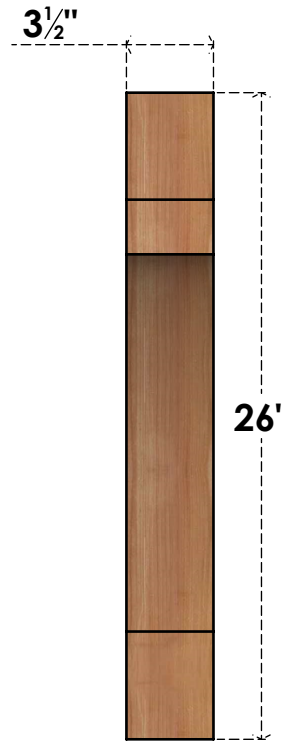

BRC04X20X26MRC00SWR

3 1/2"W X 20"D X 26"H MERCED SMOOTH BRACE, WESTERN RED CEDAR

SIDE

FRONT

EKENA MILLWORK
 2300 WEST MAIN ST.
 CLARKSVILLE, TX 75426
 TOLL FREE: 866-607-0453
 WWW.EKENAMILLWORK.COM

NOTES

1. INSTALLATION TO BE COMPLETED IN ACCORDANCE WITH MANUFACTURER'S SPECIFICATIONS.
2. DRAWING MAY NOT BE TO SCALE
3. THIS DRAWING IS INTENDED FOR DESIGN AND PLANNING PURPOSES ONLY.
4. ALL INFORMATION CONTAINED HEREIN WAS CURRENT AT THE TIME OF DEVELOPMENT BUT MUST BE REVIEWED AND APPROVED BY THE PRODUCT MANUFACTURER TO BE CONSIDERED ACCURATE.
5. PRODUCTS ARE NOT KILN DRIED. THIS ITEM IS UNIQUE AND WILL CONTAIN THE NATURAL VARIATIONS THAT THE WOOD SPECIES OFFERS. THIS MAY RESULT IN VARIATIONS UP TO 1/4"