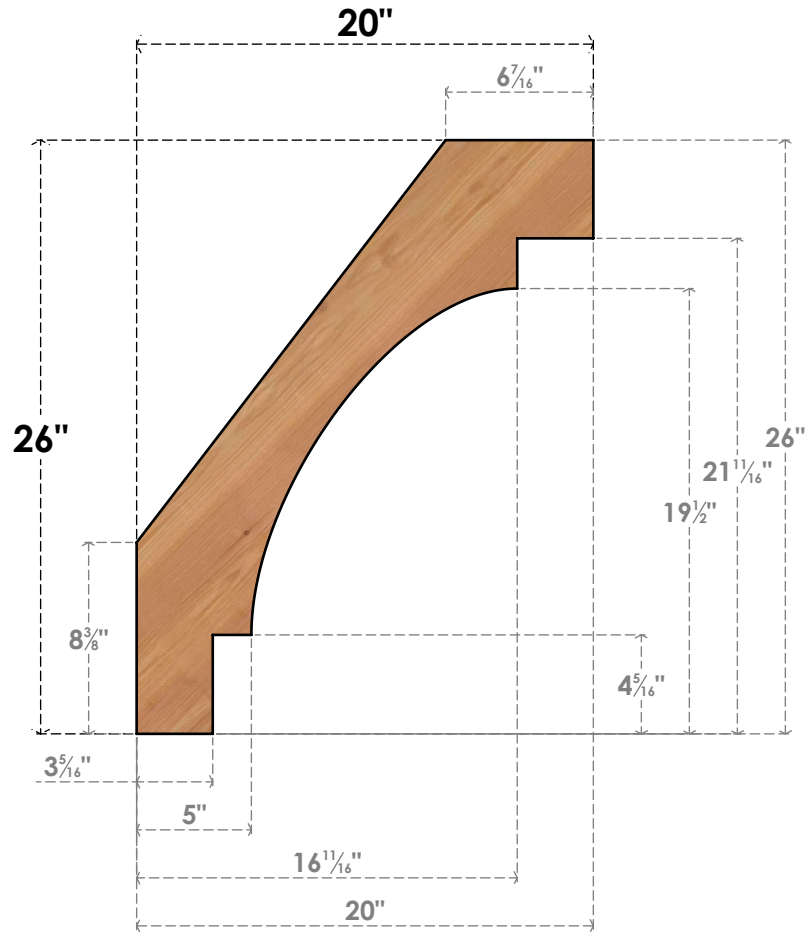

BRC04X20X26MRC00SWR

3 1/2"W X 20"D X 26"H MERCED SMOOTH BRACE, WESTERN RED CEDAR

SIDE

FRONT

EKENA MILLWORK
 2300 WEST MAIN ST.
 CLARKSVILLE, TX 75426
 TOLL FREE: 866-607-0453
 WWW.EKENAMILLWORK.COM

NOTES

1. INSTALLATION TO BE COMPLETED IN ACCORDANCE WITH MANUFACTURER'S SPECIFICATIONS.
2. DRAWING MAY NOT BE TO SCALE
3. THIS DRAWING IS INTENDED FOR DESIGN AND PLANNING PURPOSES ONLY.
4. ALL INFORMATION CONTAINED HEREIN WAS CURRENT AT THE TIME OF DEVELOPMENT BUT MUST BE REVIEWED AND APPROVED BY THE PRODUCT MANUFACTURER TO BE CONSIDERED ACCURATE.
5. PRODUCTS ARE NOT KILN DRIED. THIS ITEM IS UNIQUE AND WILL CONTAIN THE NATURAL VARIATIONS THAT THE WOOD SPECIES OFFERS. THIS MAY RESULT IN VARIATIONS UP TO 1/4"